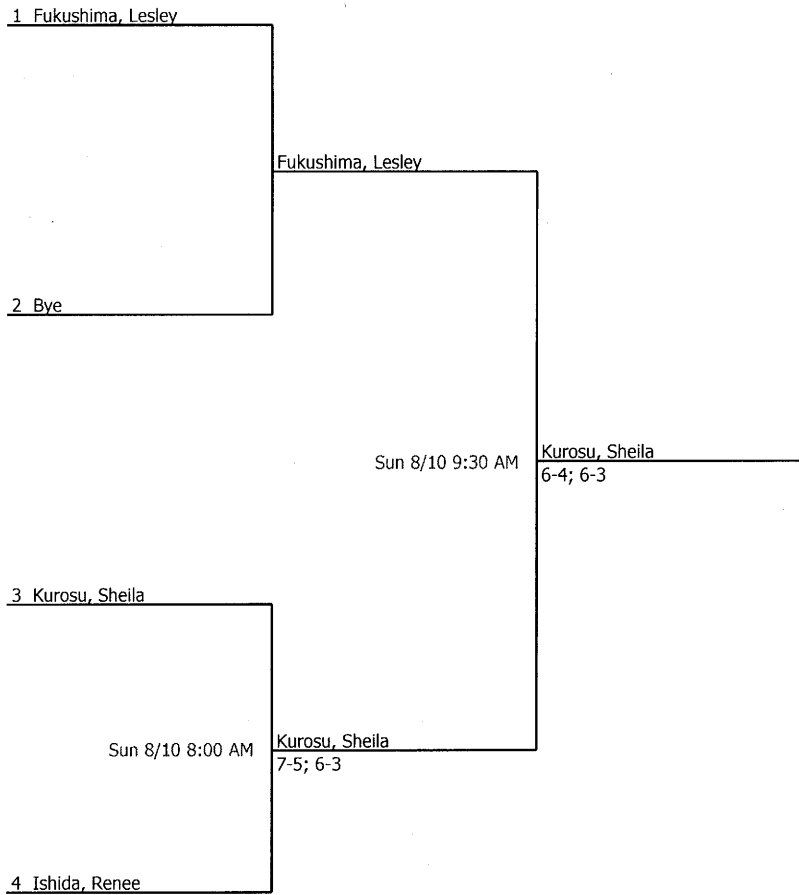

CM Bidwell & Assoc-Pilot Foundation of Hawaii 20th Annual Tennis Championship Women's 4.0 Singles

Semifinal Round

Final Round

Referee's Signature