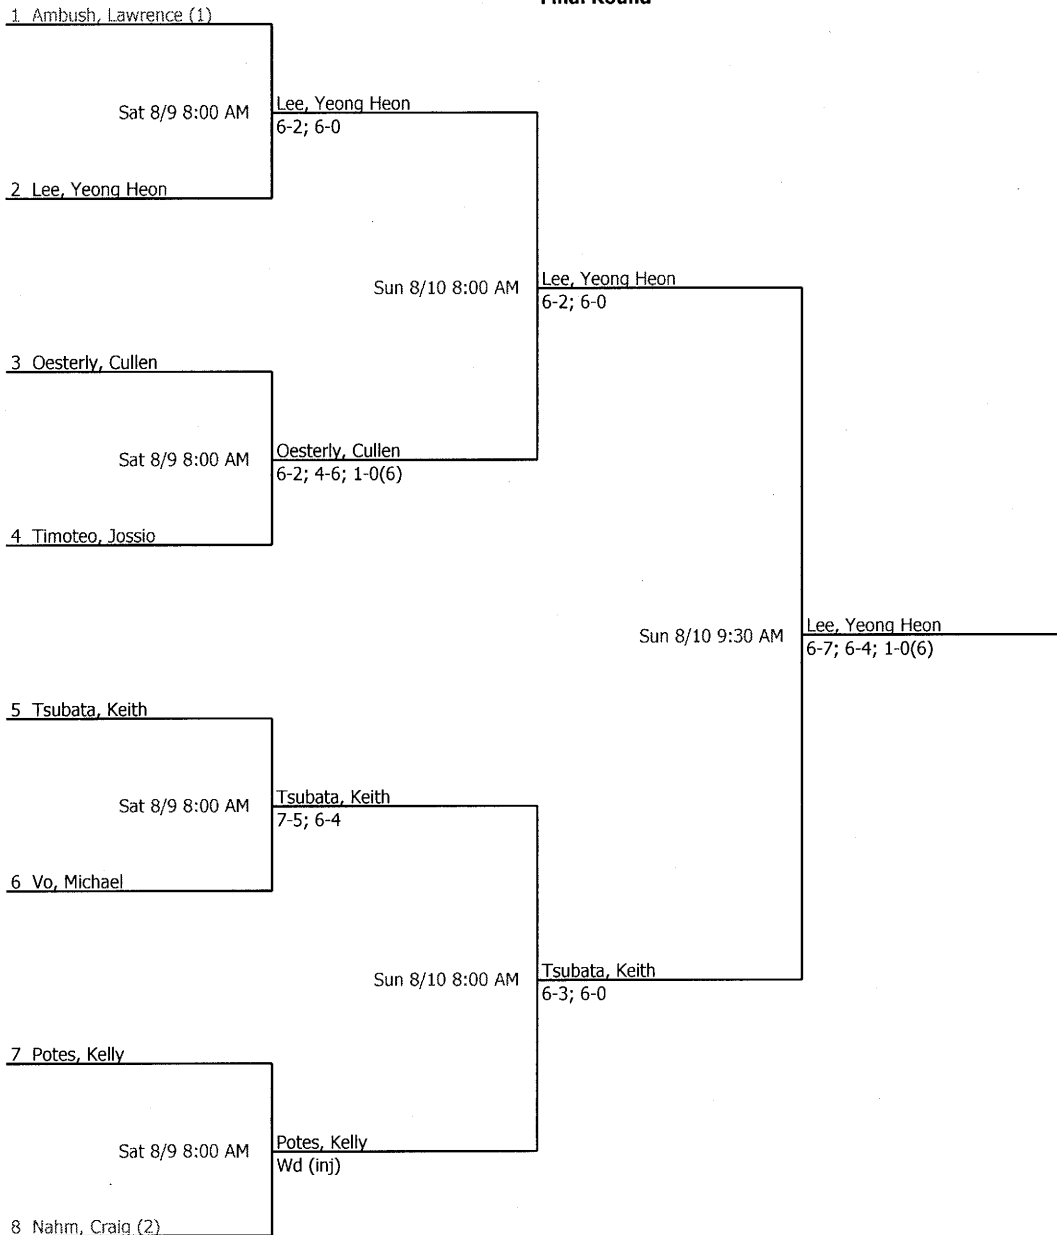

CM Bidwell & Assoc-Pilot Foundation of Hawaii 20th Annual Tennis Championship Men's 3.0 Singles

Quarterfinal Round

Semifinal Round

Final Round

Referee's Signature